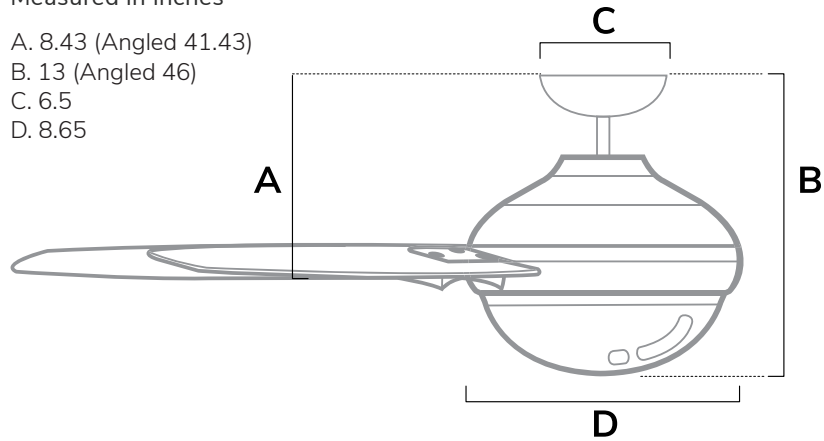

DIMENSIONS

Measured in inches

- A. 8.43 (Angled 41.43)
- B. 13 (Angled 46)
- C. 6.5
- D. 8.65

52505 | Brushed Nickel Body with Matte Nickel or Light Greyed Oak Blades

ADDITIONAL FINISHES

52487 | Fresh White Body with Fresh White or Light Oak Blades

52504 | Noble Bronze Body with Grey Walnut or Warm Grey Oak Blades

52485 | Matte Black Body with Matte Black or Dark Gray Oak Blades

FAN SPECIFICATIONS

Motor Type	Reversible	Wire Length	Control Type	Downrod	Location	Blade #	Add'l Sizes
AC	YES	32" (24" Downrod)	Pull Chains	3" Included	Indoor	5	60"